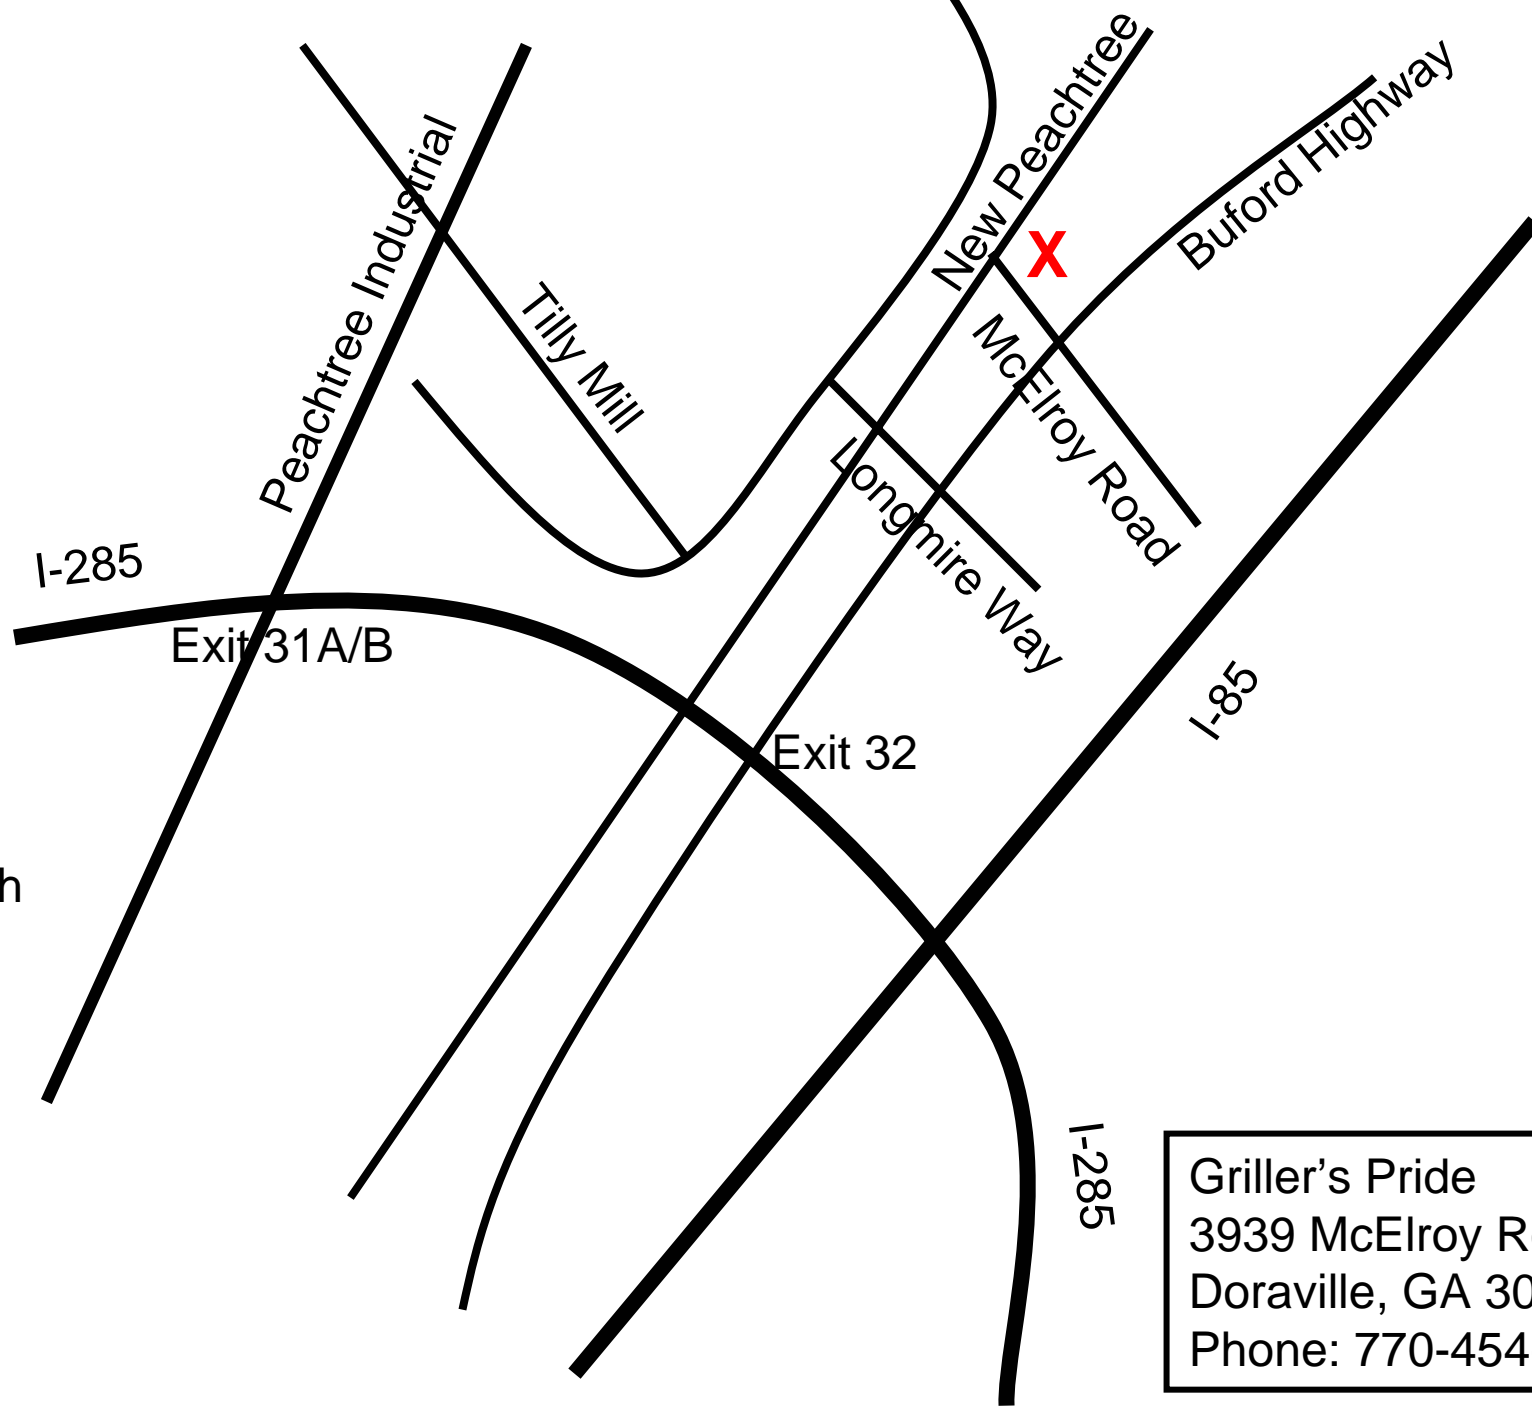

North

I-285

Exit 31A/B

Peachtree Industrial

Tilly Mill

Longmire Way

McElroy Road

New Peachtree

Buford Highway

I-85

Exit 32

I-285

Griller's Pride
3939 McElroy Road
Doraville, GA 30340
Phone: 770-454-8108